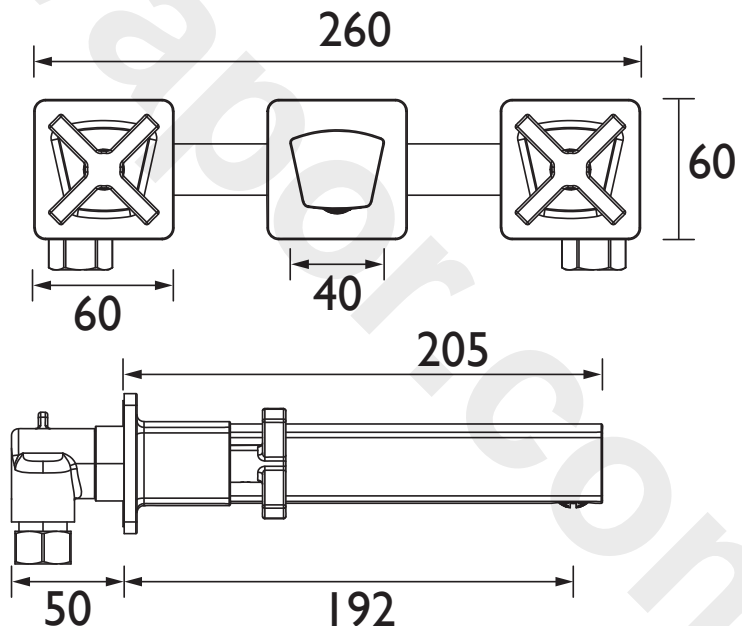

CAS WMBAS C

CASINO Tap Range Casino Wall Mounted Basin Mixer Chrome

Features:

- Long life and easy to use 1/4 turn ceramic disc valves
- Easy to use metal handles
- Supplied with metal handles

Product Certifications:

For more products, visit our website:
<http://www.bristan.com>

Specification

Product Type:	Bathroom Taps
Main Construction Material:	Brass
Mount Type:	Wall Mounted
Handle Type:	Crosshead Handles
Connection Inlet:	15mm Compression Threaded Tail
Connection Outlet:	Flow Straightener
Number of Tap Holes:	3
Valve/Cartridge Type:	1/2" Ceramic Disc Valve
Plumbing System Requirements:	Suitable for all plumbing systems
Minimum Dynamic Pressure (bar):	0.2 bar
Maximum Dynamic Pressure (bar):	5.0 bar
Maximum Hot Water Temperature °C:	65°C
Maximum Static Pressure (bar):	10 bar
Flow Type:	Single Flow
Isolation Included:	No

Dimensions (measurements in mm)

Flow Rates (l/min)

System Pressure (bar)	0.2	0.5	1	2	3	5
CAS WMBAS C (mixed)	13.9	21.9	31	43.8	53.7	69.3

TECHNICAL
DATA
SHEET

BRISTAN

D4